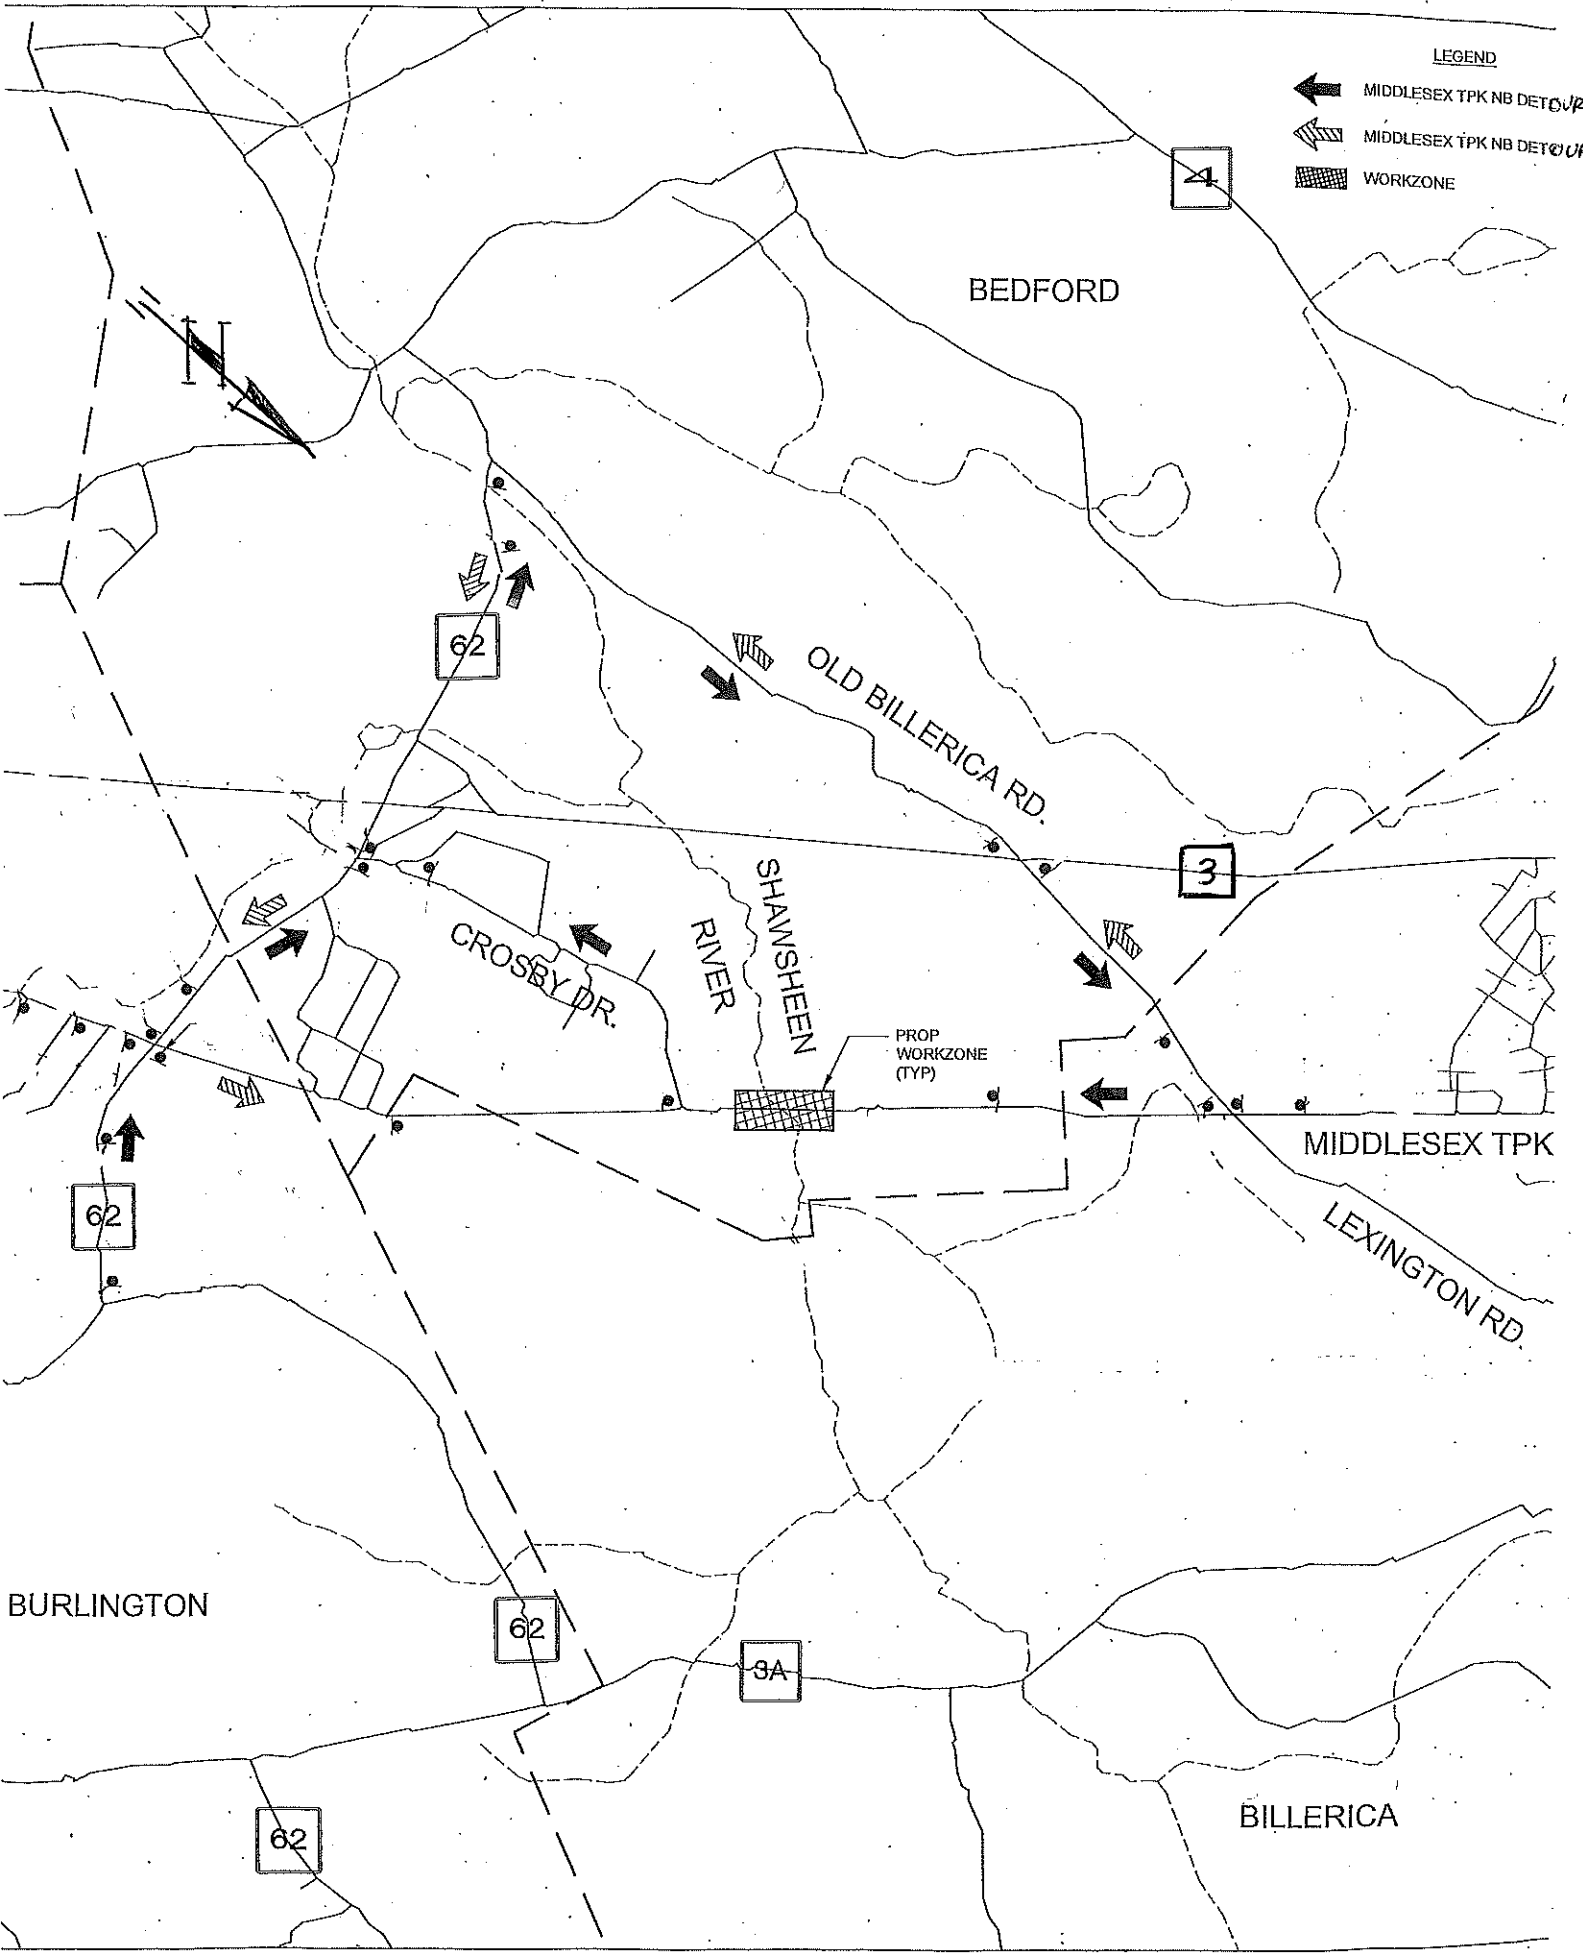

LEGEND

-  MIDDLESEX TPK NB DETOUR
-  MIDDLESEX TPK NB DETOUR
-  WORKZONE

BEDFORD

OLD BILLERICA RD.

CROSBY DR.

SHAWSHEEN RIVER

PROP WORKZONE (TYP)

MIDDLESEX TPK